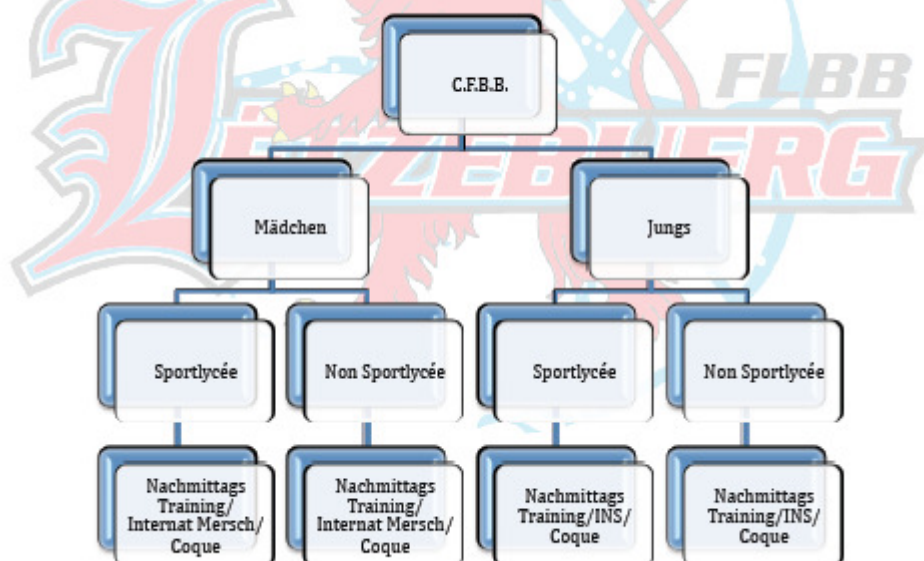

Organigramm C.F.B.B./F.L.B.B.

F.L.B.B. Trainer-Staff C.F.B.B.

- PAAR Hermann
- DZIURDZIA Mariusz
- NASTOR Carmen
- KLOSS Rainer
- SMITH Mike
- BIRENBAUM Raul
- NITTLER Christian
- KREMER Thierry
- HETTING Tessy (Athletik)
- LINSTER Véronique (Athletik)
- DE WAHA Yves (Kiné/Athletik)
- HANSEN Patrick (Athletik)
- CARPENTIER Jean-Pierre (Athletik)
- VIELLEVOYE Stéphanie (Kiné/Athletik)